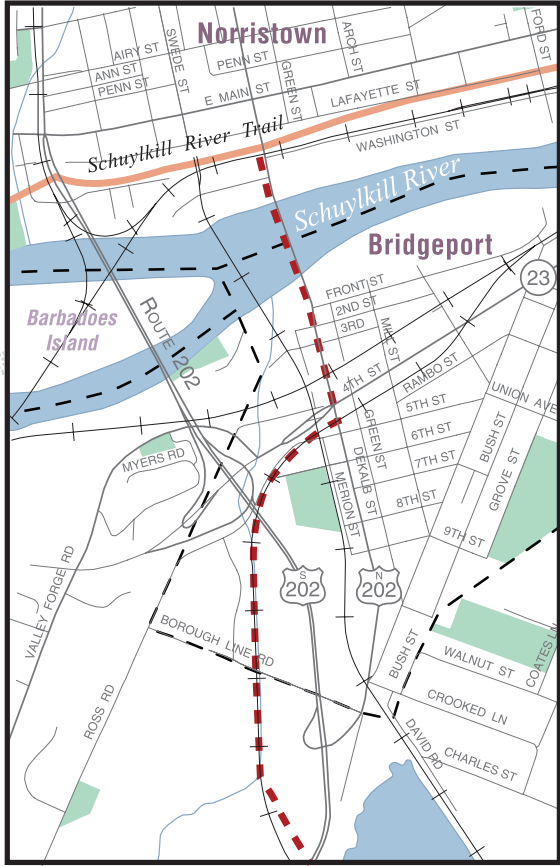

CVT Alignment Through Bridgeport

- Chester Valley Trail  
(1 mile open for public use)
- - - Future CV Trail  
(not open for public use)
- Other Trails
- P** Parking

Chester Valley Trail Mileage Chart		
	South Gulph Road	South Warner Road
A	1.0	
B		1.0