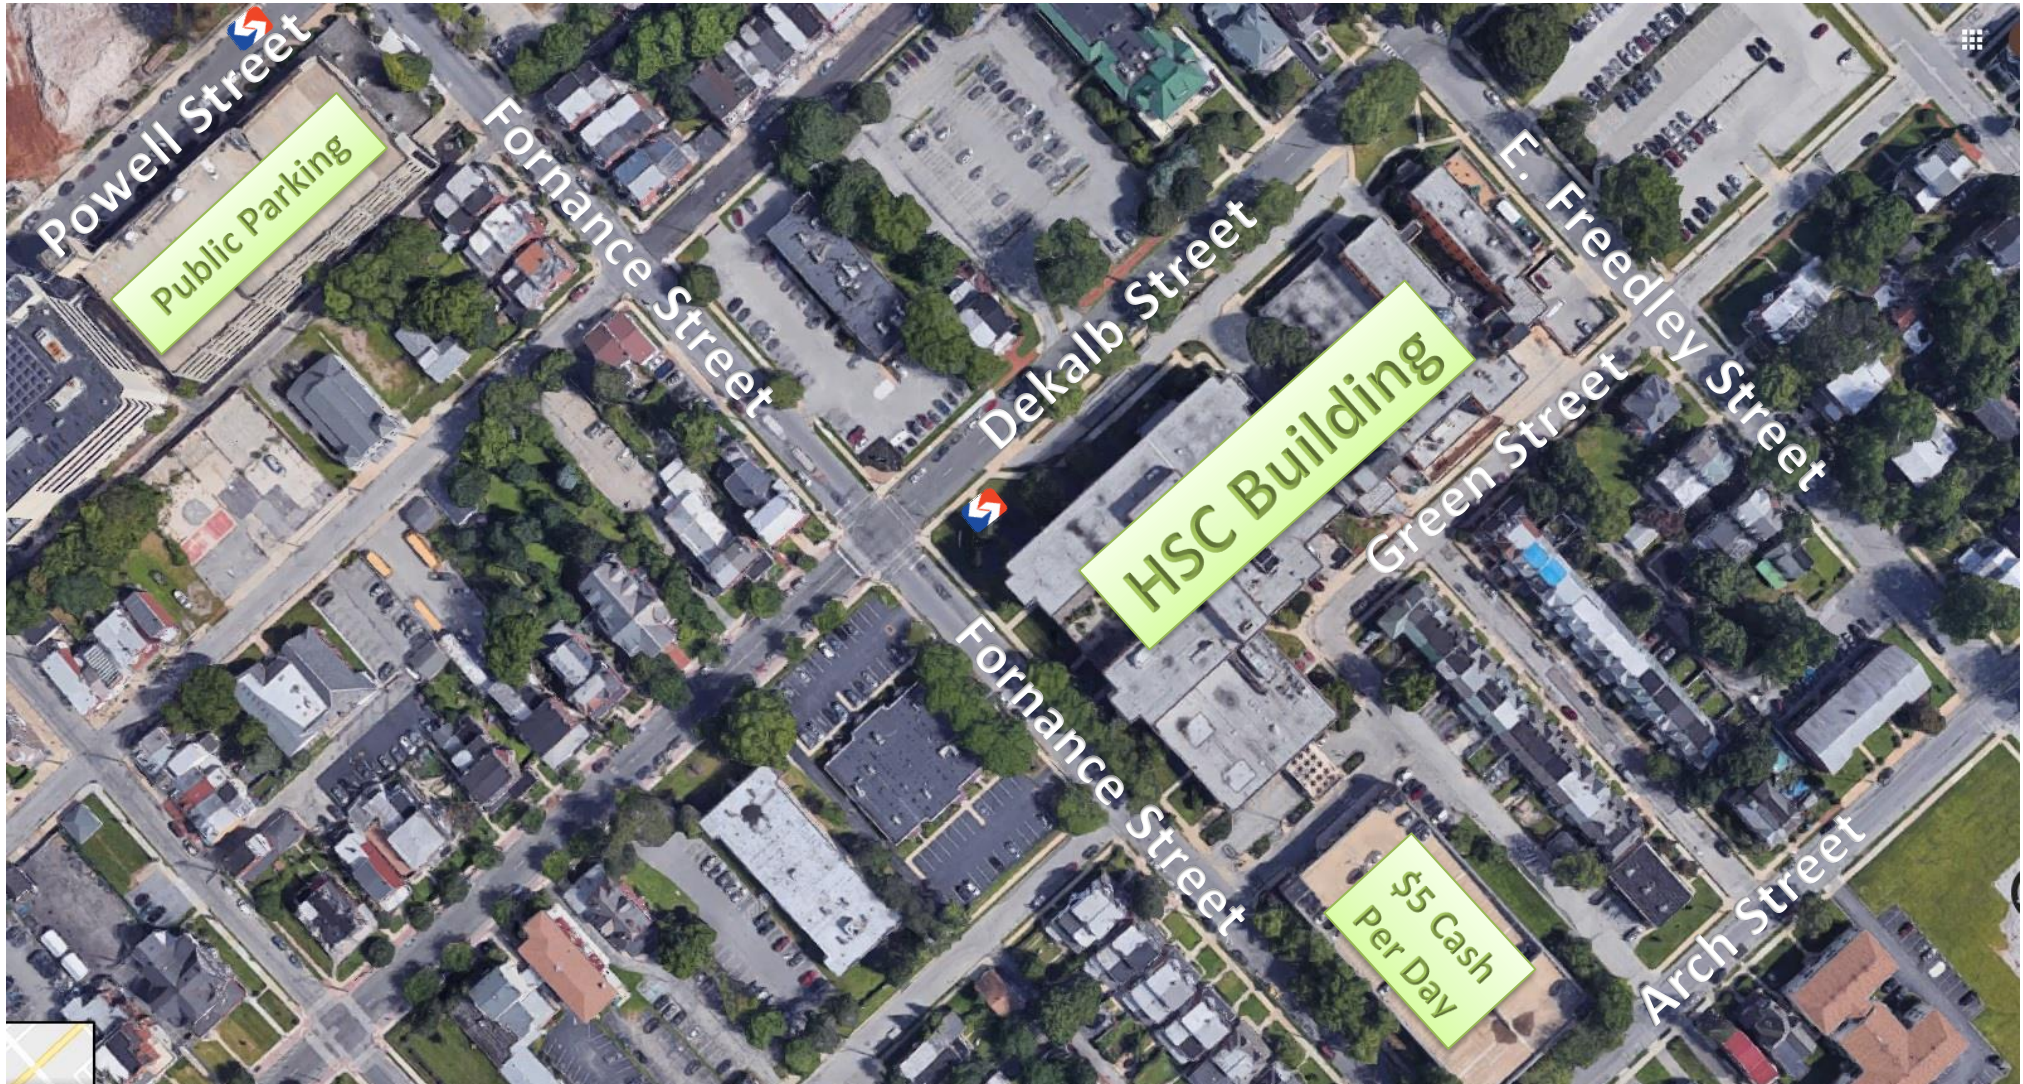

Human Services Center (HSC) Parking Map

- All day public parking in the garage at intersection of Fornance and Powell (enter on Fornance)
 - The walk from the public parking garage to the main entrance of the HSC is approximately 2/10 of a mile
- \$5 Cash parking available in garage adjacent to HSC main entrance (enter on Fornance)
 - The machine only accepts \$1 and \$5 bills and there is no change machine onsite
- All day street parking on Dekalb St., Fornance St. (on building side between Green & Dekalb), and E. Freedley St.
 - Please check signs for day/time restrictions.
- 2-hour street parking on Fornance, Green, and Arch.
 - Please check signs for day/time restrictions

**Please obey all posted signs regarding private parking lots in our neighborhood.