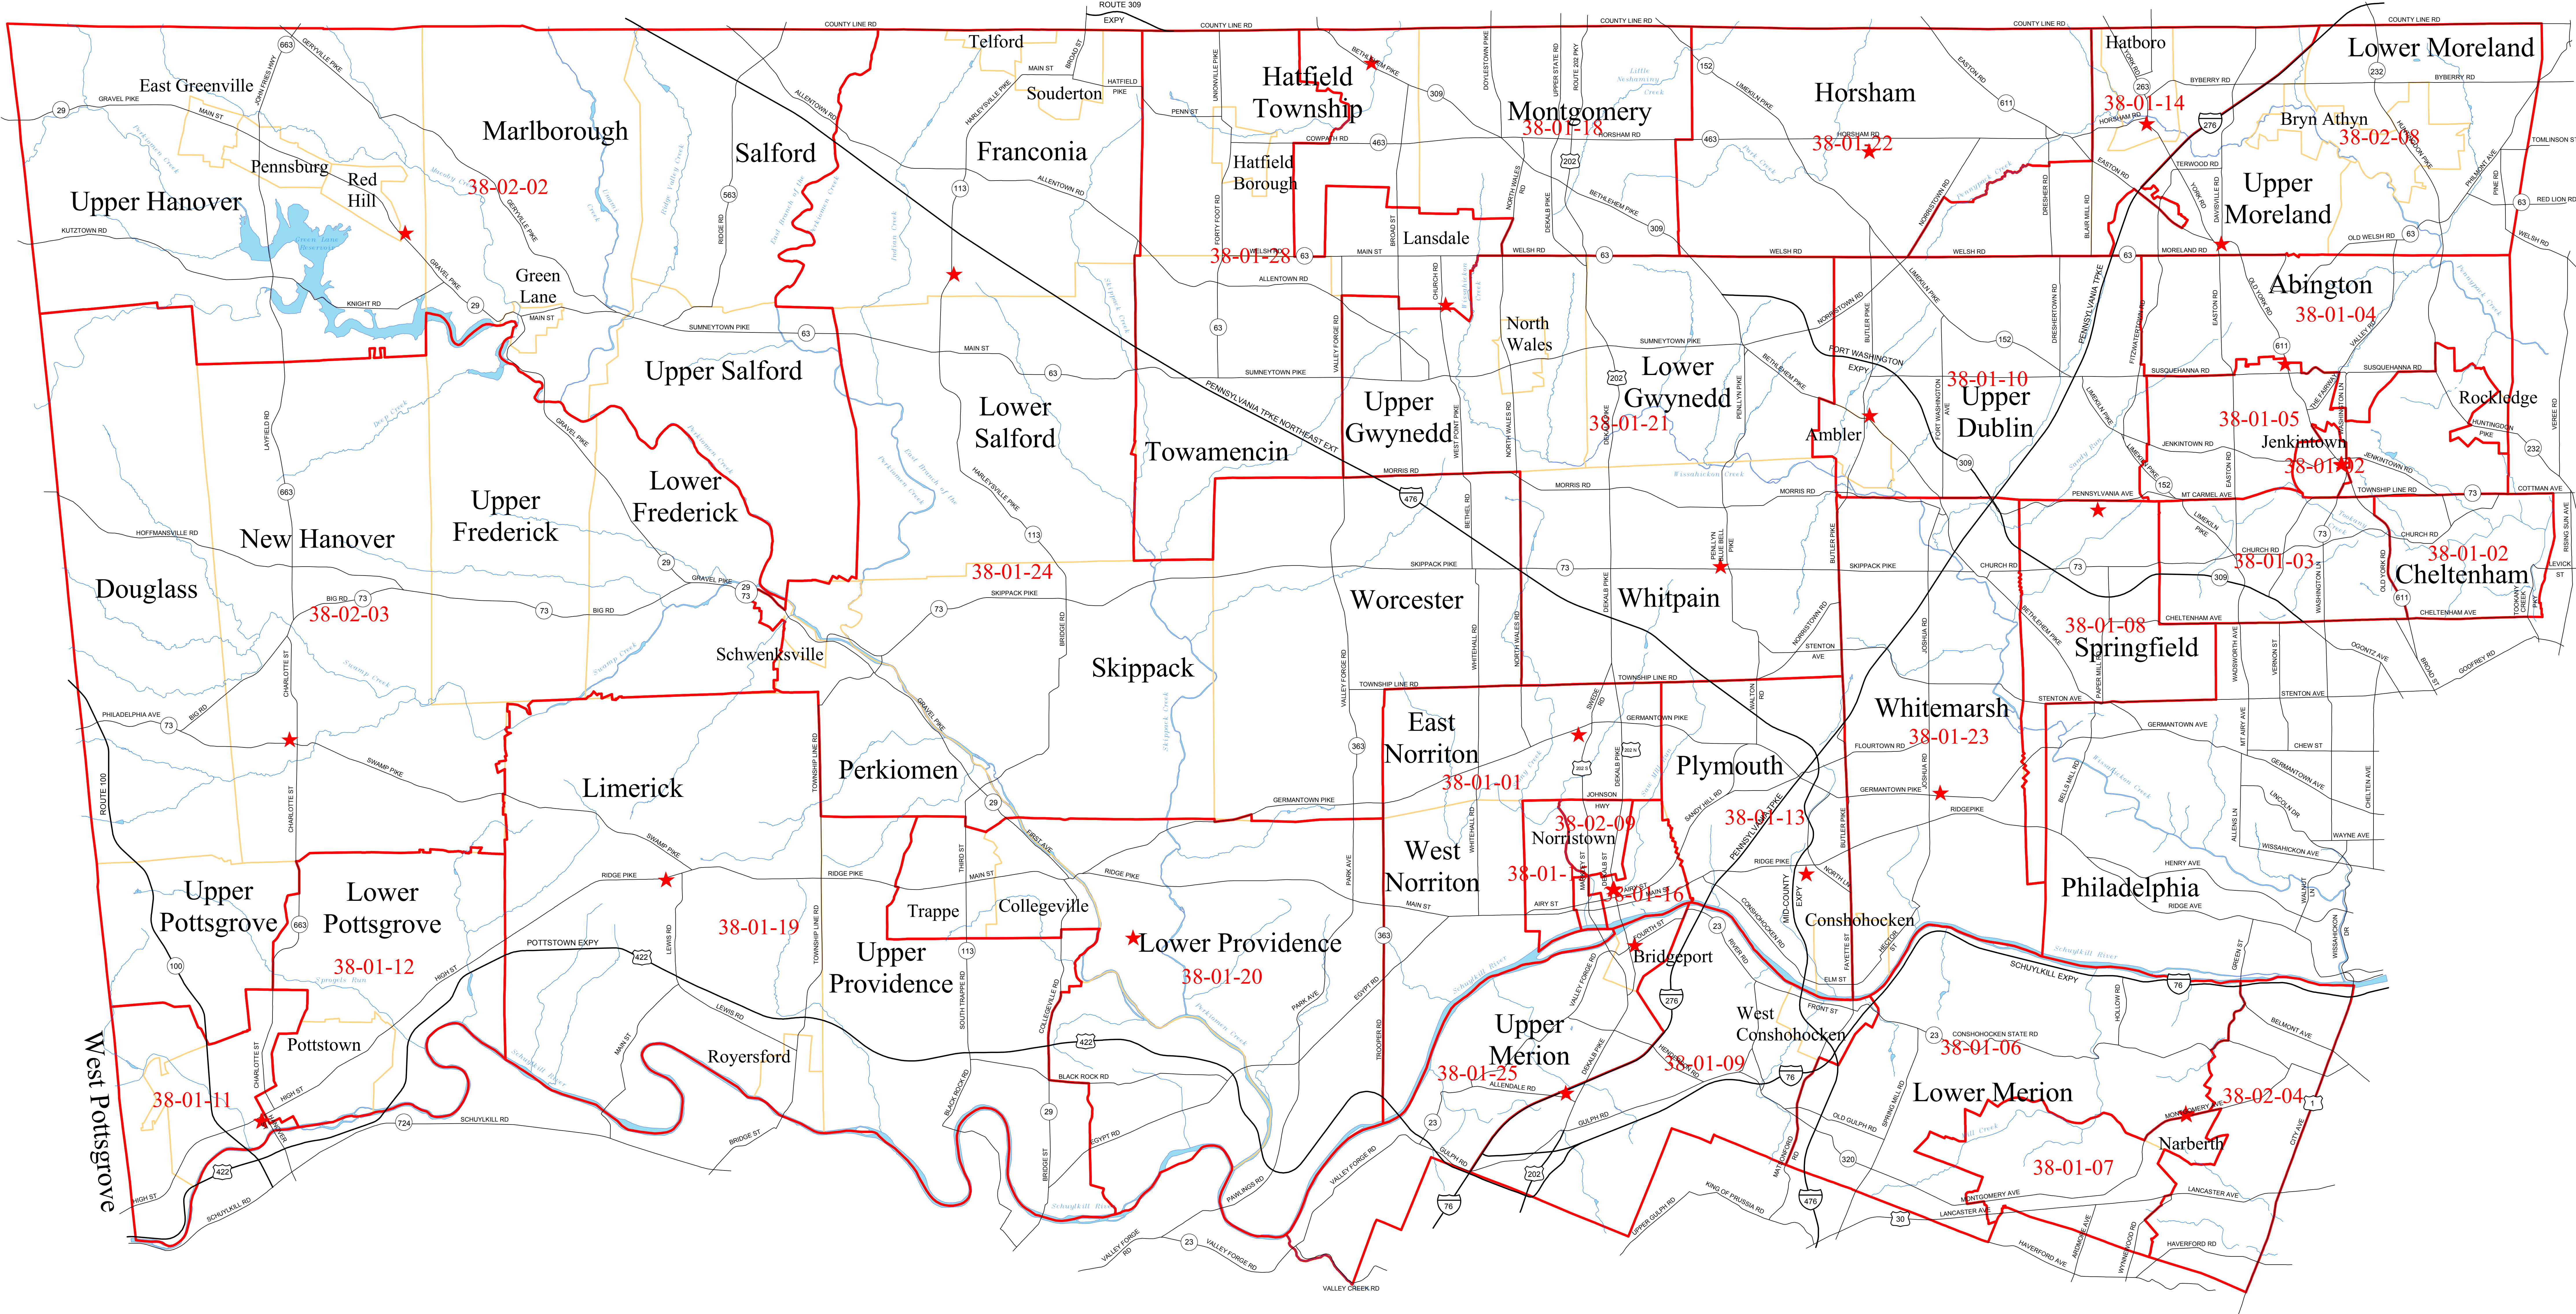

Montgomery County, Pennsylvania

- ★ Magisterial District Court
- Magisterial District Boundary
- Municipal Boundary

Montgomery County Planning Commission
PO Box 311 • Norristown, PA 19404-0311
(p) 610.278.3722 • (f) 610.278.3941
www.montcopa.org/plncom

Base map prepared September 2021

- 76 U.S. Interstate
- 202 U.S. Route
- 73 Pennsylvania Route

This map is based on ortho photography and official sources. This map is not meant to be used as a legal definition of properties or for engineering purposes.